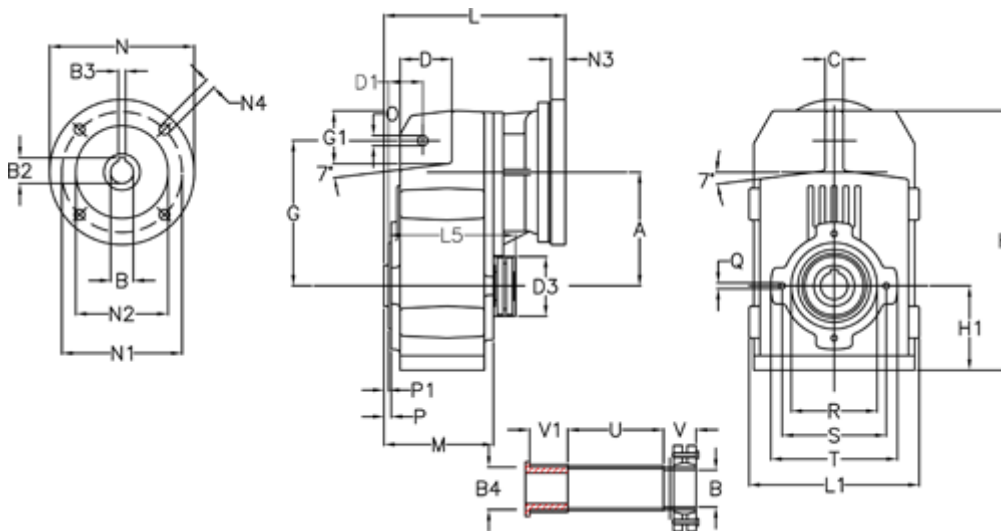

Article number: 29560410608720

Description: Shaft mounted gear
A413QF45-106-P63B5

Measures

A = 175.75
B = 45
B1 = 11
B2 = 12.8
B3 = 4
B4 = 45
C = 16
D = 79.0

D1 = 56.5
d3 = 100
G = 218
G1 = 97.5
H = 389.0
H1 = 116.0
L = 246.0
L1 = 242

I5 = 200.0
M = 144.0
N = 140
N1 = 115
N2 = 95
N4 = M8x19
O = 14
P = 7.5

P1 = 3.5
Q = M12x19
R = 130
S = 165
T = 200
Tightening torque Nm adapter bushing = 6.0
Tightening torque Nm shrink disc = 10.0
U = 82.0